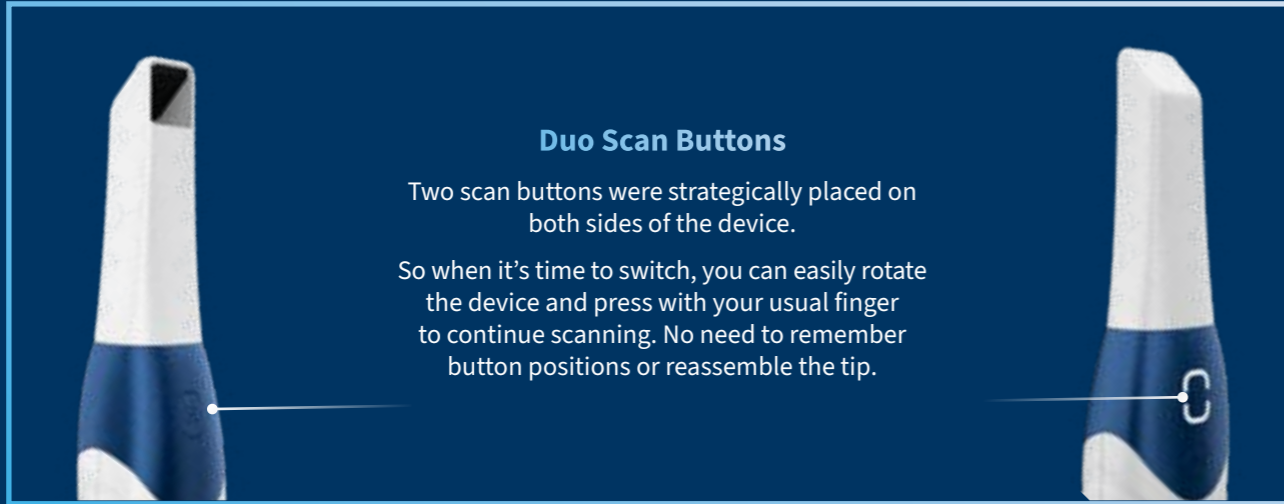

The pen-grip styled scanner fits comfortably into dentist's hand and minimizes fatigue in prolonged procedures.

### Duo Scan Buttons

Two scan buttons were strategically placed on both sides of the device. So when it's time to switch, you can easily rotate the device and press with your usual finger to continue scanning. No need to remember button positions or reassemble the tip.